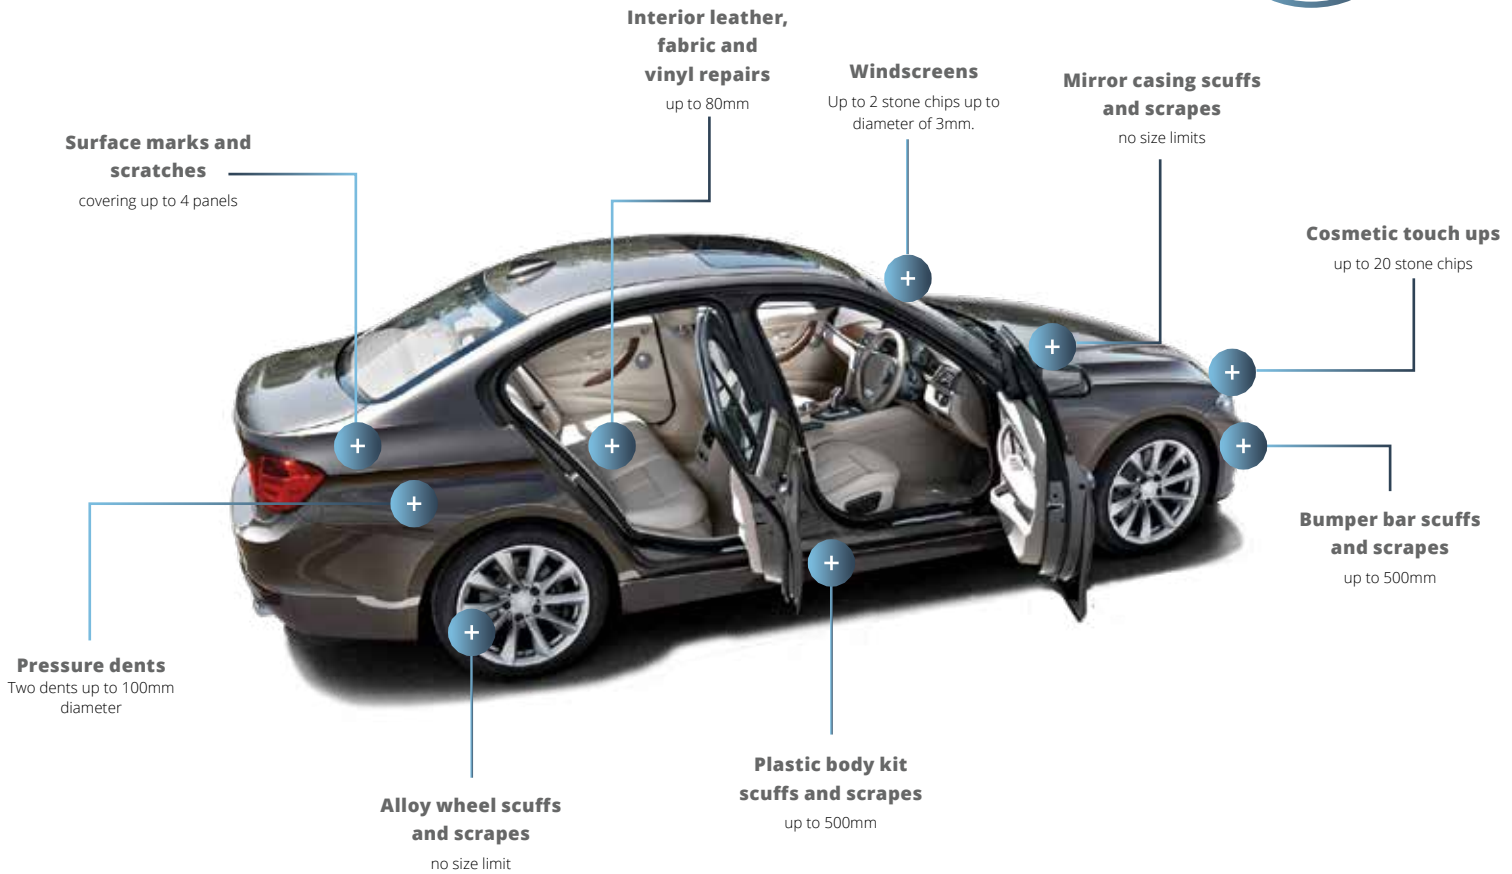

Minor Damage Repair

Scratch & Dent Assist

Member Discounted Repairs For Minor Cosmetic Repairs

$50
per repair*

Key Exclusions + Chrome and High Polished Alloy Wheels + Replacement parts + Structural damage + Non painted textured plastic components