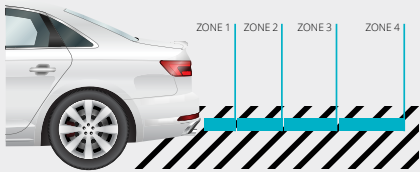

Safety Systems

Vehicle Drive Recorder

Helps provide evidence in the event of an accident.

An essential dash cam that helps prevent accidents and promotes safe driving. Front and rear cameras help avoid collisions. It records even while the car is parked - the device automatically records when motion or impact is detected. (Power Magic Pro included to enable Parking Mode)#

- Records both audio and visual footage.
- In any sudden accident, footage can be replayed immediately via the App.
- Professionally installed by a trained technician.
- Comes with a 3 year nationwide warranty*

Front & Rear Parking Sensors

Increase confidence with precision parking or tight driving situations.

Increase safety and minimise the risk of damage and injury while reversing and parking. These ultrasonic sensors monitor the distance from your vehicle to potential obstacles in your blind spot.

- Front sensors feature 5 zones, with an alert warning on the last zone. The sensors range from 1 metre down to 0.3 metres.
- Rear sensors feature 4 audio warning zones, that can detect hazards up to 1.6m behind the vehicle.
- Professionally installed by a trained technician.
- Comes with a 3 year nationwide warranty*

Reverse Camera

Replacement mirror with 4.2" LCD screen or standalone 3.5" monitor.

Feel the comfort of having 'eyes in the back of your head' with the reverse camera installed with either a 4.2" screen within a replacement mirror or a standalone 3.5" monitor.

- Automatically activates when a car is put into reverse.
- Menu buttons in-built into replacement mirror.
- Excellent picture in full sunlight, with full colour display.
- Professionally installed by a trained technician.
- Comes with a 3 year nationwide warranty*.

Shuroo Animal Deterrent