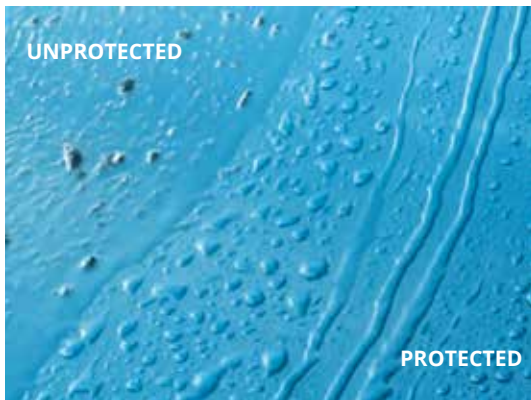

Key Features

Made from a high performing formula combining Silicon Carbide (SiC) and Silicon Dioxide (SiO₂), delivering extreme durability, hardness and a permanent super gloss finish.

As the most durable protective product on the market, HYDRO Paint Surface Coating is 4 times harder than quartz based protectors. Tested, proven and globally certified to the stringent standards set out for Boeing compatible products.

Benefits

- The key components deliver extreme durability, hardness and a super gloss finish.
- Incredible repellence to water, sheeting and rolling off the surface taking dirt and grime with it, and reducing calcified water marks and spotting.
- Significantly reduces maintenance, looking cleaner for longer.
- Protects your paint against the damage caused by bird and bat droppings, as well as damage caused by:
  - » sunscreen
  - » fallen leaves
  - » bore water
  - » bug splatter
  - » tree sap
  - » rail dust
  - » weather induced oxidisation
- The once-off application adds permanent protection, eliminating the need to wax and polish.
- Helps preserve your vehicle's re-sale value.
- Comes with a nationwide lifetime warranty*.

Extra Thickness. Enhanced Protection.

HYDRO adds an extra, tougher layer on top of the vehicle's factory clear coat.

Once applied, this permanent coating creates a hydrophobic surface so water sheets off, taking dirt and other contaminants with it.

*Warranty terms, conditions and exclusions apply.