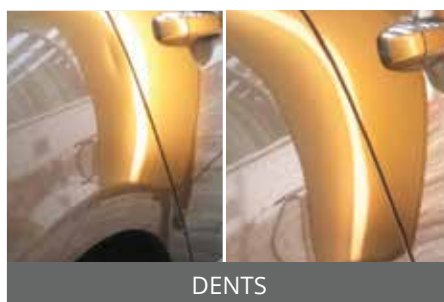

Minor Damage Repair

Scratch & Dent Assist

Proud accessories partner to **sgfleet**

You're in good hands with **Scratch & Dent Assist**

Drive with peace of mind knowing that unforeseen minor cosmetic scratches, dents and scuffs caused by everyday travels can now be repaired at your convenience.

Scratch & Dent Assist is Australia's fastest growing, most cost-effective and convenient solution for repairing minor scrapes, scratches and dents on motor vehicles.

We employ industry qualified technicians and use the latest in Small Accident Repair Technology so you can rest assured in the knowledge that your vehicle is in excellent hands.

Keeping your car looking as good as new, inside and out, is easy with Scratch and Dent Assist and the benefits and savings are significant.

Check Out These Before & After Photos

"Thanks for another great job, the repair was excellent."

Tom Elliot (Radio Presenter/Finance Commentator)

Take the first step and sign up to **Minor Damage Repair** membership, and keep your car looking as good as new.